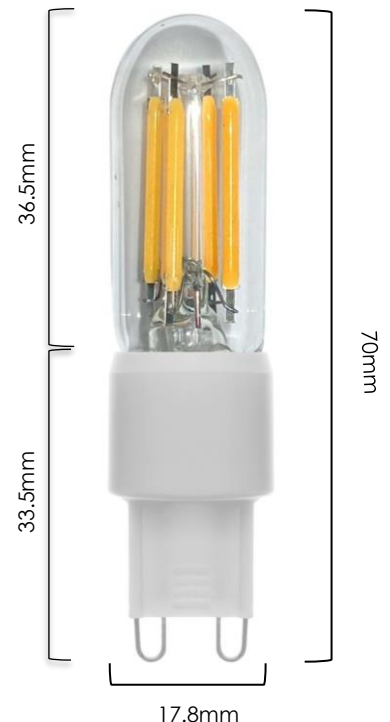

CLEAR G9 CAPSULE

3W | 220 Lm | 2700K

Decorative, ultra dimmable LED filament light bulb with flicker-free technology and 30,000 hours lifetime. This lamp uses 3 watts of power to produce 220 lumens at a CRI of 90.

Item number: ZIK070S/3W27G9C

LAMP

Style	G9 Capsule
Socket	G9
Filaments	4 x 26 mm
Dimmable	Yes, leading & trailing edge
LED Wattage	3w
Equivalent	30w
Lumen	220 lm
CCT LED Chip	2700K
CRI	CRI90
Glass finish	Clear
Warranty	3 years

PERFORMANCE

Lifetime	30,000 hours
Cycles on/off	100,000
Starting time	<0.2 sec
Voltage	220v-240v
Hz	50/60 Hz
In-rush protection	3000V
Power factor	>0.9
Operating temperature	-30°C to +40°C
Energy efficiency	73,3 lm/W
Energy Class	G (G -> A scale)
Beam Angle	360°

DIMENSIONS

Lamp Weight	Up to 9g
Inner / Outer carton q'ty	100 / 1000

NB! This light is for indoor use only and is not suitable for use in sealed fixtures, wet environments or for integral primary optics.