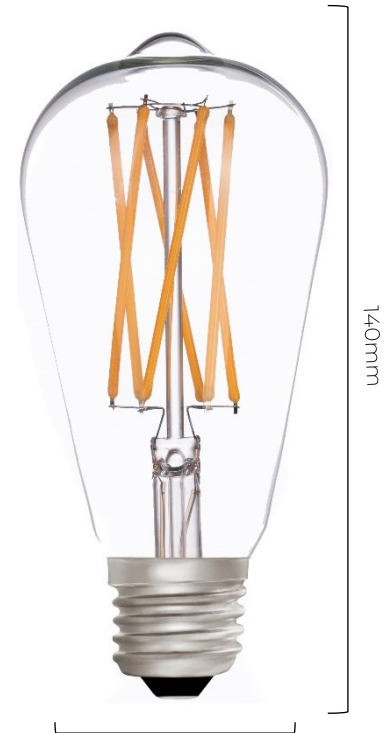

CLEAR SQUIRREL CAGE ST64

6W | 550 Lm | 2700K

ZICO[®]
LIGHTING
WORLDWIDE

Decorative, ultra dimmable LED filament light bulb with flicker-free technology and 30,000 hours lifetime. This lamp uses 6 watts of power to produce 550 lumens at a CRI 90.

Item number: ZL-ST64/6W27E27C

LAMP

Style	ST64 Squirrel Cage
Socket	E27
Filaments	6 x 68mm
LED Wattage / Equivalent	LED 6w / 45W
Lumen to market	550 Lm
Average in testing	650 Lm
CCT	2700K
CRI	90
Glass finish	Clear
Warranty	3 years

DIMMING

Dimmable	0 – 100%, leading & trailing edge
Recommended dimmer	Zico by Anytronics

Also compatible with products from Mode, Lutron, Rako, Varilight and Casambi. For a full list please see website

PERFORMANCE

DIMENSIONS

Lamp Weight	Up to 55g
Inner / Outer Carton q'ty	10 / 100

64mm

E27

NB! This light is for indoor use only and is not suitable for use in sealed fixtures, wet environments or for integral primary optics.