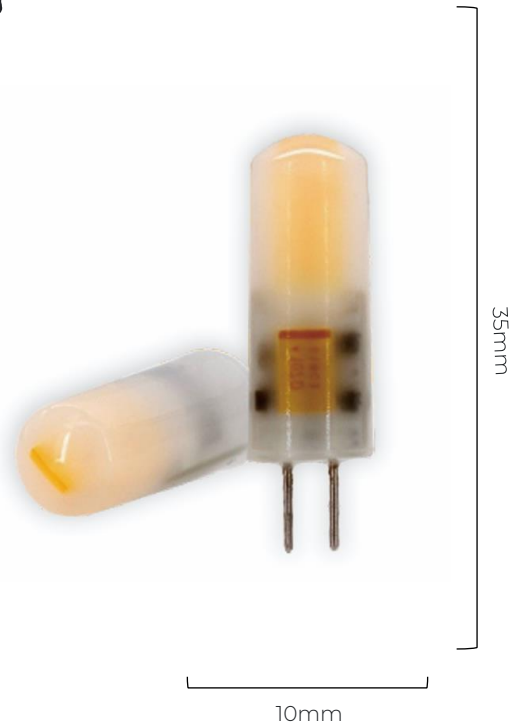

# FROSTED G4 COB CAPSULE

**ZICO**<sup>®</sup>  
LIGHTING  
WORLDWIDE

1.5W | 170 Lm | 2700K

*Decorative, ultra dimmable LED Capsule with flicker-free technology and 25,000 hours lifetime. This lamp uses 1.5 watts of power to produce 170 lumens at a CRI 95.*

Item number: ZL-G4/1.5W2715VF

## LAMP

Style	G4 Capsule
Socket	G4
LED Wattage	1.5W
Voltage	9-15V AC/DC
Lumen	170 Lm
CCT	2700K
CRI	95
Material	Silicon
Finish	Frosted
Warranty	3 years
IP rating	IP40

## PERFORMANCE

Lifetime	25,000 hours
Power factor	>0.9
Operating temperature	-20°C to +40°C
Energy Efficiency	113.3 lm/W
Energy Class	F ( G -> A scale)
Beam Angle	360°