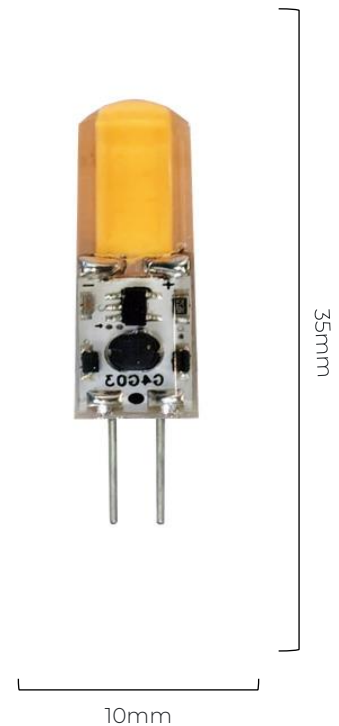

CLEAR G4 COB CAPSULE

1.5W | 170 Lm | 2700K

ZICO[®]
LIGHTING
WORLDWIDE

Decorative, ultra dimmable LED Capsule with flicker-free technology and 25,000 hours lifetime. This lamp uses 1.5 watts of power to produce 170 lumens at a CRI 95.

Item number: ZL-G4/1.5W2715VC

LAMP

Style	G4 Capsule
Socket	G4
LED Wattage	1.5W
Voltage	9-15V AC/DC
Lumen	170 Lm
CCT	2700K
CRI	95
Material	Silicon
Finish	Clear
Warranty	3 years
IP rating	IP40

DIMMING

Dimmable Yes

*Dimming range depends on the quality of the dimmer.

PERFORMANCE

Lifetime	25,000 hours
Power factor	>0.9
Operating temperature	-20°C to +40°C
Energy Efficiency	113.3 lm/W
Energy Class	F (G -> A scale)
Beam Angle	360°

EAN13 CODES

ZL-G4/1.5W2715VC 5060537723648

DIMENSIONS

Lamp Weight	Up to 3g
Inner / Outer Carton q'ty	50 / 1000

Our lamps as well as the technologies behind them are subject to continuous improvements. All specification is subject to change without notice. Please refer to our website for the most up to date information.