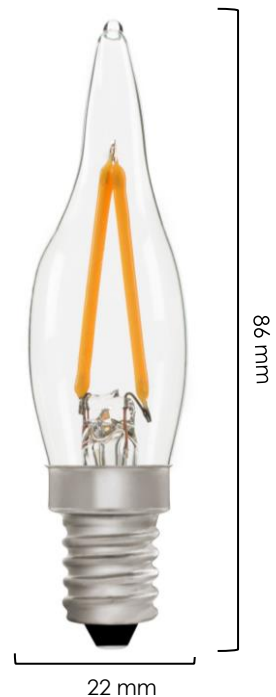

CLEAR FRENCH CANDLE C22

2W | 180 Lm | 2700K

Decorative, ultra dimmable LED filament light bulb with flicker-free technology and 30,000 hours lifetime. This lamp uses 2 watts of power to produce 180 lumens at a CRI of 90.

Item number: ZIK075/2W27E10C / ZIK075/2W27E14C

LAMP

Style	C22 French Candle
Socket	E10, E14
Filaments	2 x 38mm
Dimmable	Yes. Leading & trailing edge for E14, trailing edge only for E10.
LED Wattage	2w
Equivalent	20w
Lumen	180 lm
CCT	2700K
CRI	90
Glass finish	Clear
Warranty	3 years

PERFORMANCE

Lifetime	30,000 hours
Cycles on/off	100,000
Starting time	<0.2 sec
Voltage	220v-240v
Hz	50/60 Hz
In-rush protection	3000V
Power factor	>0.9
Operating temperature	-30°C to +40°C
Energy Efficiency	90 lm/W
Energy Class	G (G -> A scale)
Beam Angle	320°

DIMENSIONS

Lamp Weight	10 g
Inner / Outer carton q'ty	50 / 100

NB! This light is for indoor use only and is not suitable for use in sealed fixtures, wet environments or for integral primary optics.

EAN13 CODES