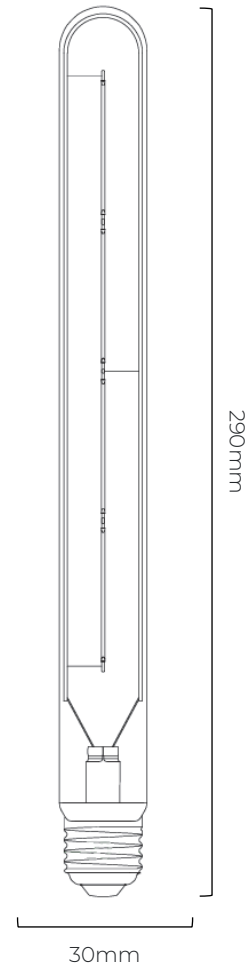

AMBER TUBE T30

290MM | 6W | 400 Lm | 2000K

ZICO[®]
LIGHTING
WORLDWIDE

Decorative, ultra dimmable LED filament light bulb with flicker-free technology and 25,000 hours lifetime. This lamp uses 6 watts of power to produce 400 lumens at a CRI 95.

Item number: ZL-T30L/6W22E27A

LAMP

Style	T30 Tube 290mm
Socket	E27
Filaments	4 x 52mm
LED Wattage / Equivalent	LED 6w / 30W
Lumen	400 Lm
CCT	2000K
CRI	95
Glass finish	Amber
Warranty	3 years
IP rating	IP40

Lifetime	25,000 hours
Starting time	<0.5 sec
Voltage	220v-240v
Hz	50/60 Hz
Rated current	TBA
In-rush current at 230V	TBA
Power factor	>0.9
Operating temperature	-20°C to +40°C
Energy Efficiency	66.6 lm/W
Energy Class	G (G -> A scale)
Beam Angle	360°

DIMENSIONS

Lamp Weight	Up to 70g
Inner / Outer Carton q'ty	50 / 100

E27

NB! This light is for indoor use only and is not suitable for use in sealed fixtures, wet environments or for integral primary optics.