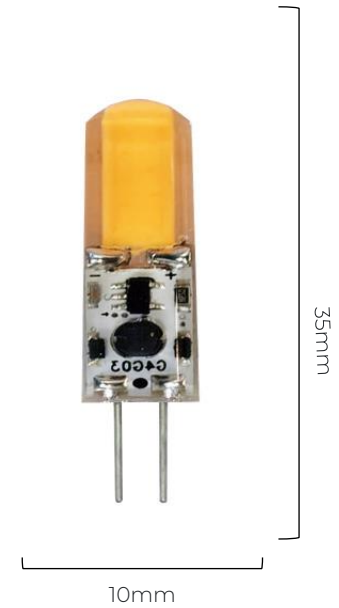

CLEAR G4 COB CAPSULE

1.5W | 150 Lm | 2200K

ZICO[®]
LIGHTING
WORLDWIDE

Decorative, ultra dimmable LED Capsule with flicker-free technology and 25,000 hours lifetime. This lamp uses 1.5 watts of power to produce 150 lumens at a CRI 95.

Item number: ZL-G4/1.5W2215VC

LAMP

Style	G4 Capsule
Socket	G4
LED Wattage	1.5W
Voltage	9-15V AC/DC
Lumen	150 Lm
CCT	2200K
CRI	95
Material	Silicon
Finish	Clear
Warranty	3 years
IP rating	IP40

DIMMING

Dimmable Yes

*Dimming range depends on the quality of the dimmer.

PERFORMANCE

Lifetime	25,000 hours
Power factor	>0.9
Operating temperature	-20°C to +40°C
Energy Efficiency	100 lm/W
Energy Class	F (G -> A scale)
Beam Angle	360°

EAN13 CODES

ZL-G4/1.5W2215VC 5060537723655

DIMENSIONS

Lamp Weight	Up to 3g
Inner / Outer Carton q'ty	50 / 1000

Our lamps as well as the technologies behind them are subject to continuous improvements. All specification is subject to change without notice. Please refer to our website for the most up to date information.