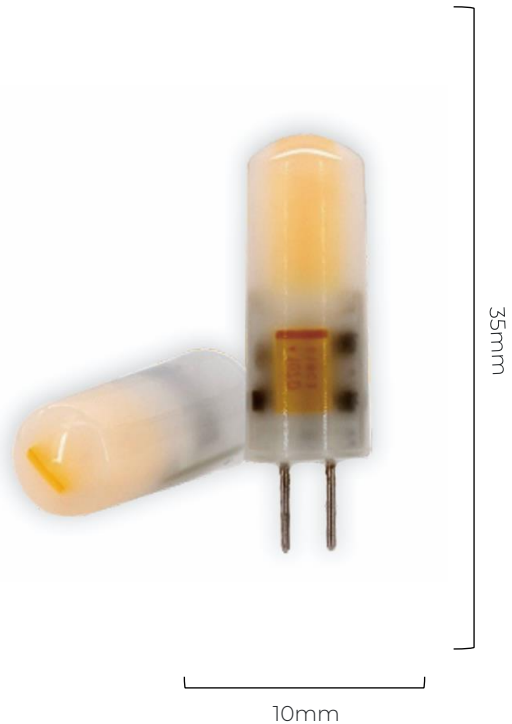

# FROSTED G4 COB CAPSULE

**ZICO**<sup>®</sup>  
LIGHTING  
WORLDWIDE

1.5W | 150 Lm | 2200K

Decorative, ultra dimmable LED Capsule with flicker-free technology and 25,000 hours lifetime. This lamp uses 1.5 watts of power to produce 150 lumens at a CRI 95.

Item number: ZL-G4/1.5W2215VF

## LAMP

|             |             |
|-------------|-------------|
| Style       | G4 Capsule  |
| Socket      | G4          |
| LED Wattage | 1.5W        |
| Voltage     | 9-15V AC/DC |
| Lumen       | 150 Lm      |
| CCT         | 2200K       |
| CRI         | 95          |
| Material    | Silicon     |
| Finish      | Frosted     |
| Warranty    | 3 years     |
| IP rating   | IP40        |