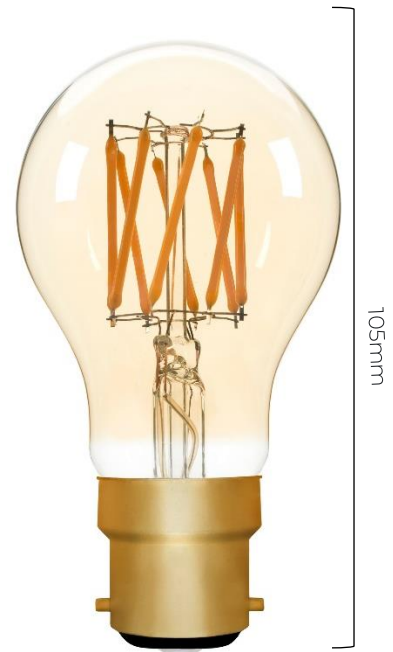

AMBER GLS A60

6W | 500 Lm | 2000K

ZICO[®]
LIGHTING
WORLDWIDE

Decorative, ultra dimmable LED filament light bulb with flicker-free technology and 25,000 hours lifetime. This lamp uses 6 watts of power to produce 500 lumens at a CRI 95.

Item number: ZL-A60/6W22B22A

LAMP

Style	A60 GLS
Socket	B22
Filaments	8 x 38mm
LED Wattage / Equivalent	LED 6w / 40W
Lumen	500 Lm
CCT	2000K
CRI	95
Glass finish	Amber
Warranty	3 years
IP rating	IP40

60mm

105mm

B22

DIMMING

Dimmable	0 – 100%, leading & trailing edge
Recommended dimmer	Zico by Anytronics

Also compatible with products from Mode, Lutron, Rako, Varilight and Casambi. For a full list please see website

PERFORMANCE

Lifetime	25,000 hours
Starting time	<0.5 sec
Voltage	220v-240v
Hz	50/60 Hz
Rated current	35mA
In-rush current at 230V	72mA
Power factor	>0.9
Operating temperature	-20°C to +40°C
Energy Efficiency	83.3 lm/W
Energy Class	G (G -> A scale)
Beam Angle	360°