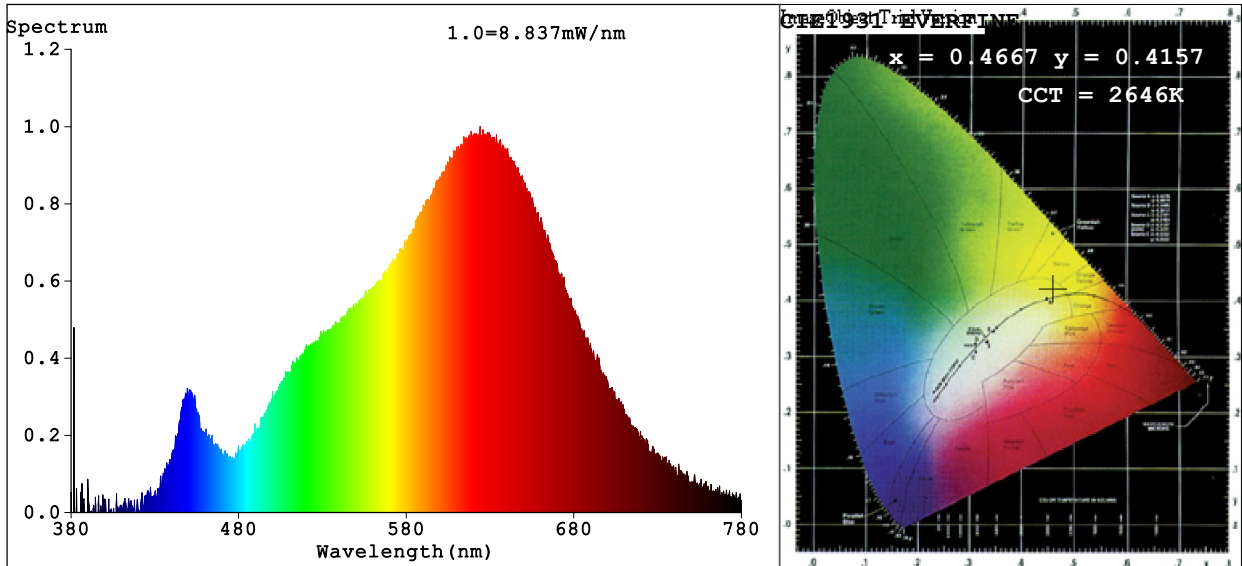

Spectrum Test Report

Color Parameters:

Chromaticity Coordinate: $x=0.4667$ $y=0.4157$ $u'=0.2646$ $v'=0.5303$
 CCT=2646K (Duv=0.0013) Dominant WL:Ld =584.1nm Purity=64.9%
 Ratio:R=26.9% G=70.9% B=2.2% Peak WL:Lp=624.1nm FWHM=142.5nm
 Render Index:Ra=93.3
 R1 =93 R2 =96 R3 =98 R4 =95 R5 =93 R6 =97 R7 =93
 R8 =82 R9 =60 R10=90 R11=97 R12=86 R13=94 R14=98 R15=89