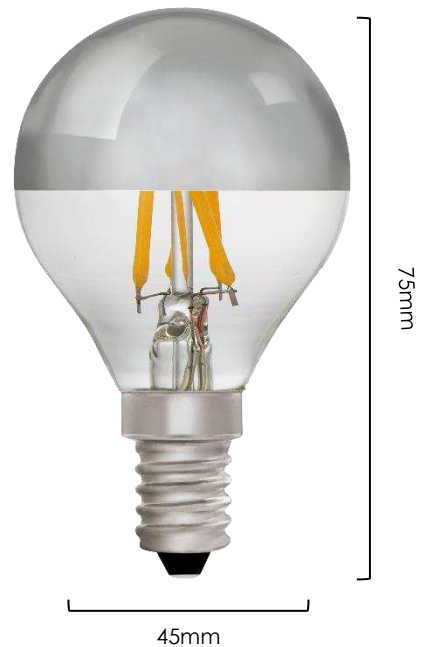

SILVER MIRRORED GOLFBALL G45

4W | 375 Lm | 2700K

Decorative, ultra dimmable LED filament light bulb with flicker-free technology and 30,000 hours lifetime. This lamp uses 4 watts of power to produce 375 lumens at a CRI of 90.

Item number: ZIK017/4W27E14S | ZIK017/4W27E27S

LAMP

Style	G45 Golfball
Socket	E14, E27
Filaments	4 x 38mm
Dimmable	Yes, leading & trailing edge
LED Wattage	4w
Equivalent	30w
Lumen	375 lm
CCT LED Chip	2700K
CRI	90
Glass finish	Silver Mirrored
Warranty	3 years

PERFORMANCE

Lifetime	30,000 hours
Cycles on/off	100,000
Starting time	<0.2 sec
Voltage	220v-240v
Hz	50/60 Hz
In-rush protection	3000V
Power factor	>0.9
Operating temperature	-30°C to +40°C
Energy Class	F (A -> G scale)
Beam Angle	360°

DIMENSIONS

Lamp Weight	Up to 25g
Inner / Outer carton q'ty	10 / 100

NB! This light is for indoor use only and is not suitable for use in sealed fixtures, wet environments or for integral primary optics.